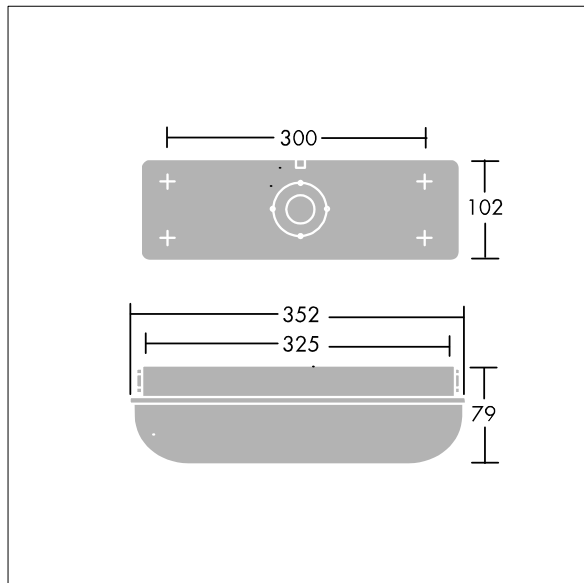

ambient temperature: 0°C to +25°C

Dimensions: 352 x 102 x 79 mm  
Luminaire input power: 7.8 W  
Luminaire luminous flux: 1000 lm  
Luminaire efficacy: 128 lm/W  
Weight: 1.3 kg

TLG\_ESCT\_F\_LEDPDB.jpg