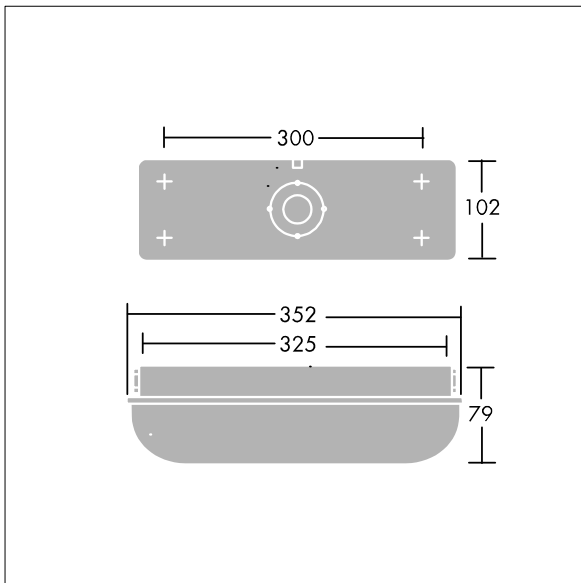

ambient temperature: 0°C to +25°C

Dimensions: 352 x 102 x 79 mm  
Luminaire input power: 7.8 W  
Luminaire luminous flux: 1000 lm  
Luminaire efficacy: 128 lm/W  
Weight: 1.3 kg

TLG\_ESCT\_F\_LEDPDB.jpg