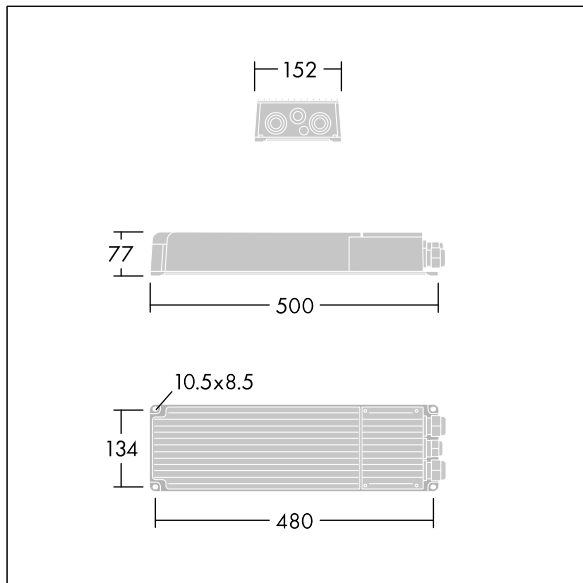

## Altis Gen5

Class I, DALI 2 programmable gearbox, with 3 independent output channels and IP66 enclosure, for TV broadcasting applications. Suitable for dedicated 432 / 456 / 480 / 504 LED Altis floodlight, to be installed remotely up to 200m from the floodlight. Nominal input voltage: 200-440, output current 1050mA with DALI 2 configurable single-channel, IEEE 1789 flicker recommended practice compliant suitable for super slow motion camera filming, surge level 10kV for both common mode and differential.

Connection from mains via terminal blocks. Mains supply must be fused according to local safety regulations.

Weight: 5.8 kg.

TLG\_ALG5\_F\_GB\_LE\_2100W.jpg

TLG\_ALG5\_M\_GB\_LE\_2100W.wmf

All values marked with an \* are rated values. Unless stated otherwise, the values apply to an ambient temperature of 25°C.