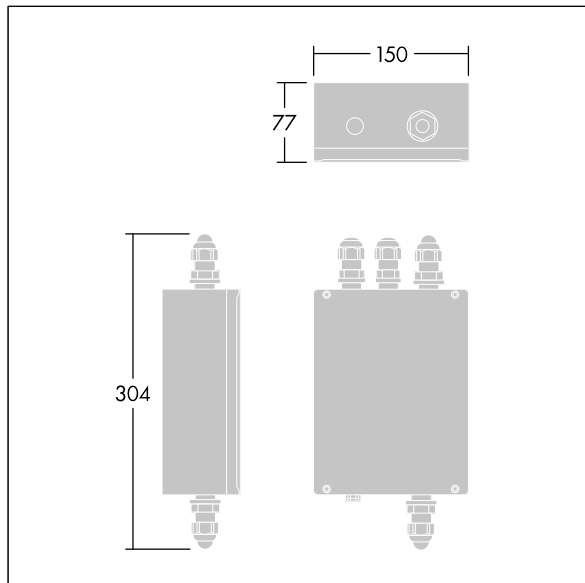

TLG_CBOX_M_150x70.wmf