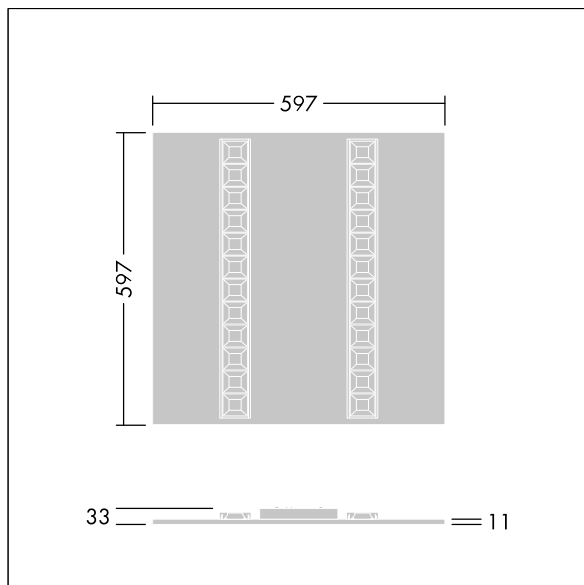

Omega Moduline

96636529 OMEGA M 4800-940 HFIX WHG Q600

THORN

Omega Moduline

A sustainable LED panel utilising replaceable modular linear LED light sources and driver for office and education applications. Each complete LED module can be easily replaced tool-free and offers a simple click-in mechanism, this allows a change of LED modules at end of life or the change of colour temperature or colour rendering if desired. A combination of deep cells with primary lenses provides high quality lighting with even light distribution and efficient glare control at very high brightness of the LED modules. Electronic, DALI-2 dimmable. Class II electrical (this product is not earthed), IP20, Impact strength: IK03. Body: white. LED module reflector finished in white. Suitable for recessed lay in grid ceilings as standard and when combined with additional accessories will allow installation in concealed ceilings, plasterboard ceilings, surface-mounted and suspended. All accessories need to be ordered separately. Rated median useful life: L90 50000 h at 25 °C. Colour Rendering Index min.: 90 Complete with 4000K LED.

Dimensions: 597 x 597 x 33 mm
Luminaire input power: 32.7 W
Luminaire luminous flux: 4300 lm
Luminaire efficacy: 131 lm/W
Weight: 2.65 kg

TLG_OMGM_F_600X600.jpg

TLG_OMGM_M_600X600.wmf

This product contains a light source of energy efficiency class D.