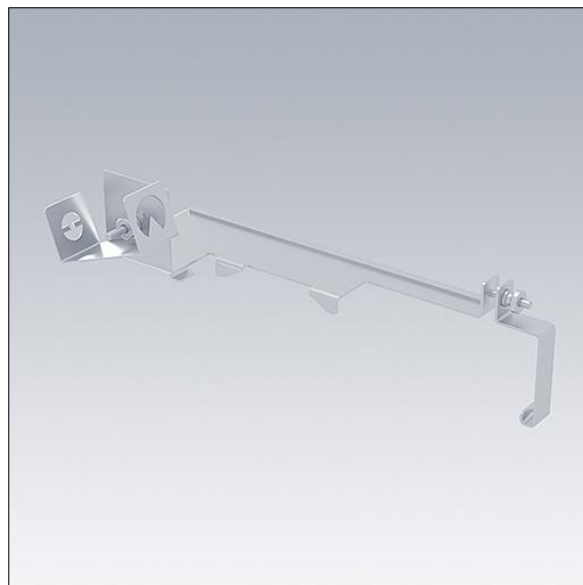

# Areaflood Pro 2

## 96636419 AFP2 AIMING DEVICE

THORN

### Areaflood Pro 2

Mechanical aiming device to assist with the on-site adjustment of orientation and tilting for Areaflood Pro 2 Medium and Large floodlights.

TLG\_AFP2\_F\_AD2.jpg