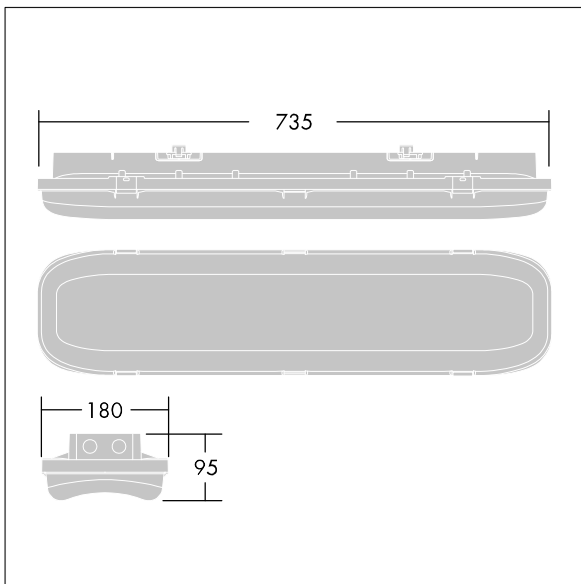

TLG_FORL_M_LED.wmf