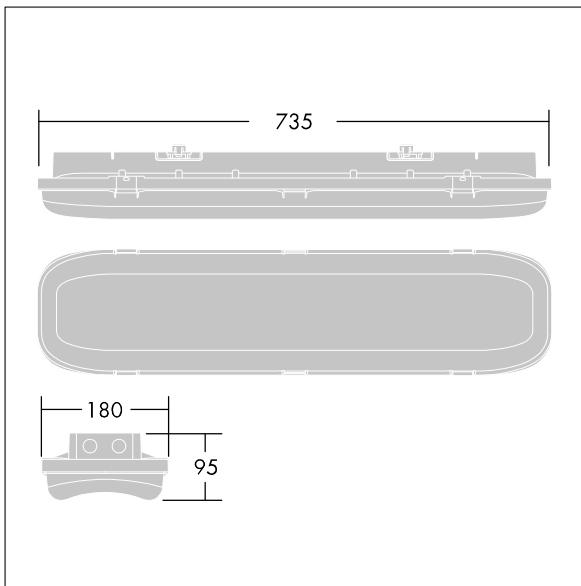

TLG_FORL_M_LED.wmf

This product contains a light source of energy efficiency class C.