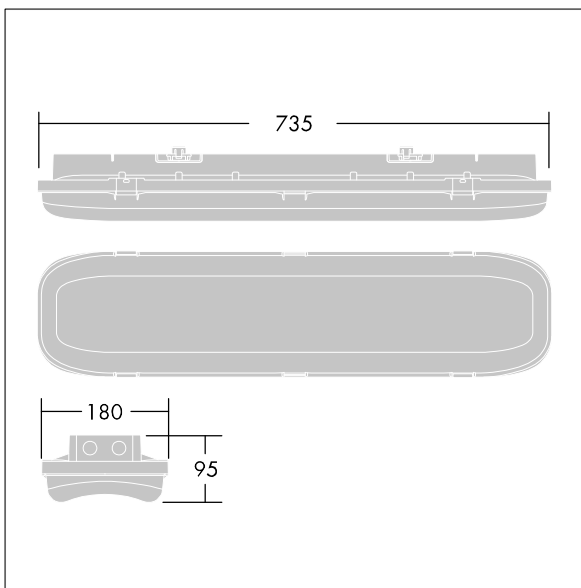

TLG_FORL_M_LED.wmf

This product contains a light source of energy efficiency class C.