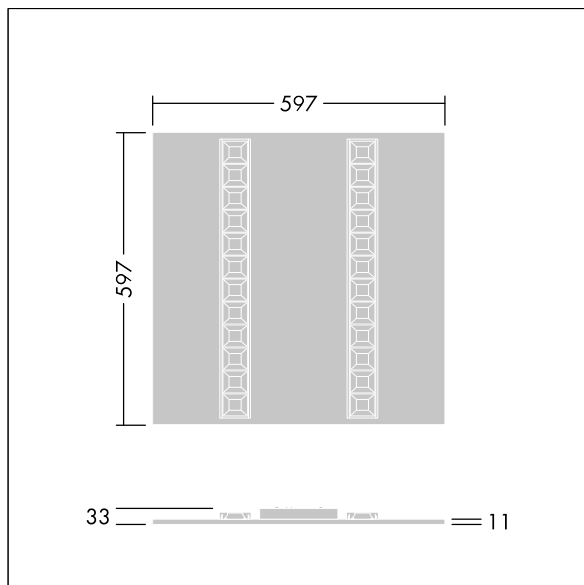

Omega Moduline

96636392 OMEGA M 4800-840 HFIX WHG Q600

THORN

Omega Moduline

A sustainable LED panel utilising replaceable modular linear LED light sources and driver for office and education applications. Each complete LED module can be easily replaced tool-free and offers a simple click-in mechanism, this allows a change of LED modules at end of life or the change of colour temperature or colour rendering if desired. A combination of deep cells with primary lenses provides high quality lighting with even light distribution and efficient glare control at very high brightness of the LED modules. Electronic, DALI-2 dimmable. Class II electrical (this product is not earthed), IP20, Impact strength: IK03. Body: white. LED module reflector finished in white. Suitable for recessed lay in grid ceilings as standard and when combined with additional accessories will allow installation in concealed ceilings, plasterboard ceilings, surface-mounted and suspended. All accessories need to be ordered separately. Rated median useful life: L90 50000 h at 25 °C. Colour Rendering Index min.: 80 Complete with 4000K LED.

Dimensions: 597 x 597 x 33 mm
Luminaire input power: 33.8 W
Luminaire luminous flux: 5000 lm
Luminaire efficacy: 148 lm/W
Weight: 2.65 kg

TLG_OMGM_F_600X600.jpg

TLG_OMGM_M_600X600.wmf

This product contains a light source of energy efficiency class D.