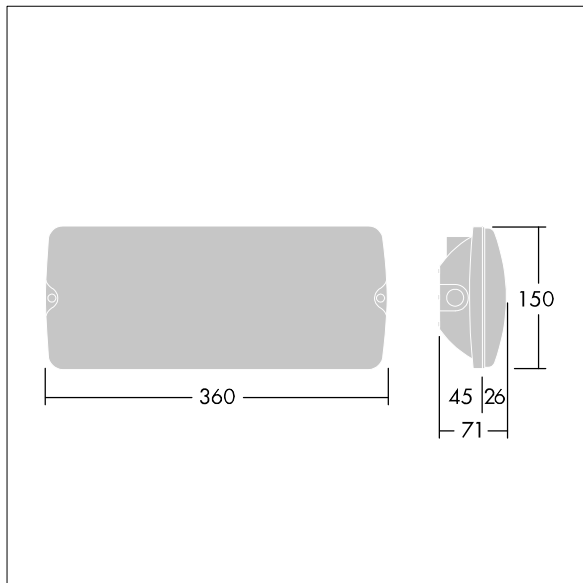

Voyager Solid

THORN

96637559 VOYAGER SOLID L MS ECD WH

IP65 IK08  T_a-20
+40

Voyager Solid

IP65 LED safety luminaire for surface ceiling mounting; semi-recessed mounting possible with optional mounting frame; luminaire for central emergency power supply, for central luminaire monitoring and addressing via DALI line non-maintained and maintained mode possible; cable length from emergency power source to last luminaire: 300 m; housing made of polycarbonate white; cover made of transparent polycarbonate; tool-less 'click' mounting after fitting the housing base; quick fit terminal block, through wiring possible up to 2,5 mm²; zero maintenance thanks to LED technology; service life of 50,000 h; rated supply voltage: 220/240V; luminaire input power: max. 2.8W; degree of protection: IP65, class of protection: SC2; Impact strength: IK08; Dimensions: 360 x 150 x 71 mm: weight: 0.8 kg.

TLG_VYSO_F_OPL.jpg

TLG_VYSO_M_LDL.wmf

All values marked with an * are rated values. Thorn uses tried and tested components from leading suppliers, however there may be isolated instances of technology-related failures of individual LEDs during the rated product lifetime. International standards set the tolerance in initial flux and connected load at $\pm 10\%$. Unless stated otherwise, the values apply to an ambient temperature of 25°C.