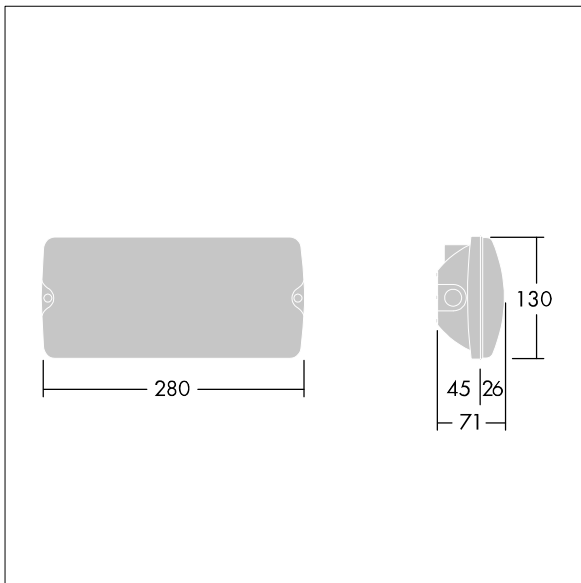

TLG_VYSO_M_LDS.wmf

All values marked with an * are rated values. Thorn uses tried and tested components from leading suppliers, however there may be isolated instances of technology-related failures of individual LEDs during the rated product lifetime. International standards set the tolerance in initial flux and connected load at $\pm 10\%$. Unless stated otherwise, the values apply to an ambient temperature of 25°C.

Thorn Lighting is constantly developing and improving its products. The right is reserved to change specifications without prior notification or public announcement.
© Thorn Lighting