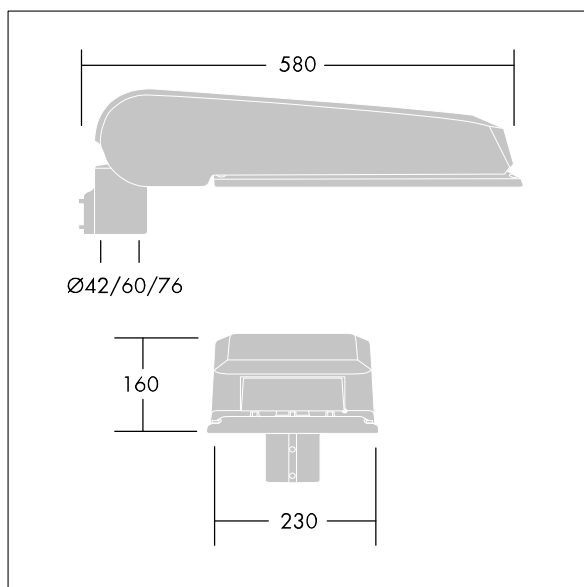

CiviTEQ

A large size LED road lighting lantern with 72 LEDs driven at 700mA with Narrow Road optic. Electronic, fixed output control gear. Class I electrical, IP66, IK08. Housing: die-cast aluminium (EN AC-44300), Light grey 150 sanded textured (close to RAL9006). Enclosure: toughened flat glass. Screws: stainless steel, Ecolubric® treated. Supplied with Ø60mm spigot adaptor which can be fitted for post-top (0°/5°/10° tilt) or side-entry (-20°/-15°/-10°/-5°/0° tilt). BPxyz: Autonomous bi-power reduction (x: hours before midnight, y: hours after midnight, zz: reduction (%)) Complete with 4000K LED. Surge protection: 10kV single pulse common mode and 8kV multipulse common mode and 6kV multipulse differential mode. If permanent DALI system is connected, 6kV multipulse common and differential mode.

Dimensions: 580 x 230 x 160 mm
 Luminaire input power: 147.3 W
 Luminaire luminous flux: 23222 lm
 Luminaire efficacy: 158 lm/W
 Weight: 9.51 kg
 Scx: 0.115 m²

TLG_CTEQ_F_LMTP72LEDPDB.jpg

TLG_CETQ_M_L.wmf