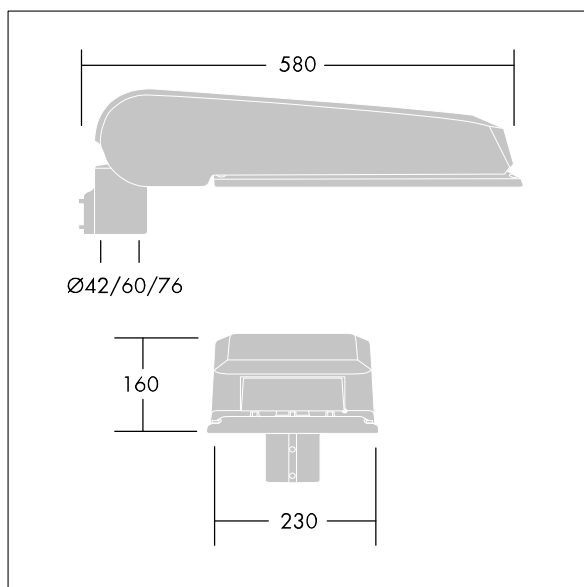

CiviTEQ

A large size LED road lighting lantern with 72 LEDs driven at 500mA with Narrow Road optic. Electronic, fixed output control gear. Class I electrical, IP66, IK08. Housing: die-cast aluminium (EN AC-44300), Light grey 150 sanded textured (close to RAL9006). Enclosure: toughened flat glass. Screws: stainless steel, Ecolubric® treated. Supplied with Ø60mm spigot adaptor which can be fitted for post-top (0°/5°/10° tilt) or side-entry (-20°/-15°/-10°/-5°/0° tilt). BPxyz: Autonomous bi-power reduction (x: hours before midnight, y: hours after midnight, zz: reduction (%)) Complete with 4000K LED. Surge protection: 10kV single pulse common mode and 8kV multipulse common mode and 6kV multipulse differential mode. If permanent DALI system is connected, 6kV multipulse common and differential mode.

Dimensions: 580 x 230 x 160 mm
 Luminaire input power: 104.8 W
 Luminaire luminous flux: 17588 lm
 Luminaire efficacy: 168 lm/W
 Weight: 9.54 kg
 Scx: 0.115 m²

TLG_CTEQ_F_LMTP72LEDPDB.jpg

TLG_CETQ_M_L.wmf