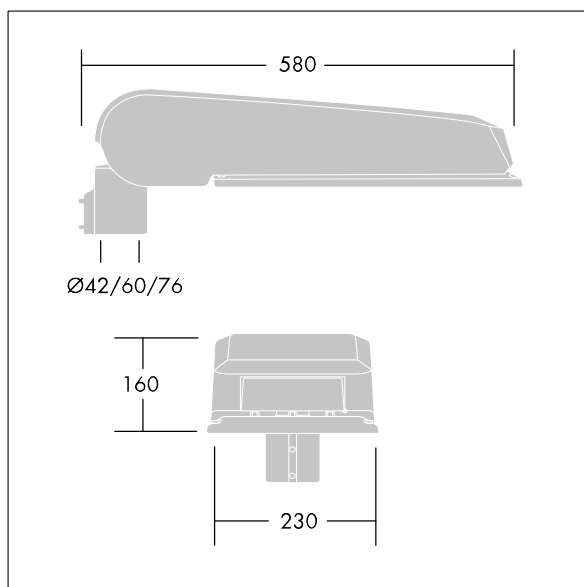

### CiviTEQ

A large size LED road lighting lantern with 72 LEDs driven at 350mA with Narrow Road optic. Electronic, fixed output control gear. Class I electrical, IP66, IK08. Housing: die-cast aluminium (EN AC-44300), Light grey 150 sanded textured (close to RAL9006). Enclosure: toughened flat glass. Screws: stainless steel, Ecolubric® treated. Supplied with Ø60mm spigot adaptor which can be fitted for post-top (0°/5°/10° tilt) or side-entry (-20°/-15°/-10°/-5°/0° tilt). BPxyz: Autonomous bi-power reduction (x: hours before midnight, y: hours after midnight, zz: reduction (%)) Complete with 4000K LED. Surge protection: 10kV single pulse common mode and 8kV multipulse common mode and 6kV multipulse differential mode. If permanent DALI system is connected, 6kV multipulse common and differential mode.

Dimensions: 580 x 230 x 160 mm  
 Luminaire input power: 73.2 W  
 Luminaire luminous flux: 12893 lm  
 Luminaire efficacy: 176 lm/W  
 Weight: 9.54 kg  
 Scx: 0.115 m<sup>2</sup>

TLG\_CTEQ\_F\_LMTP72LEDPDB.jpg