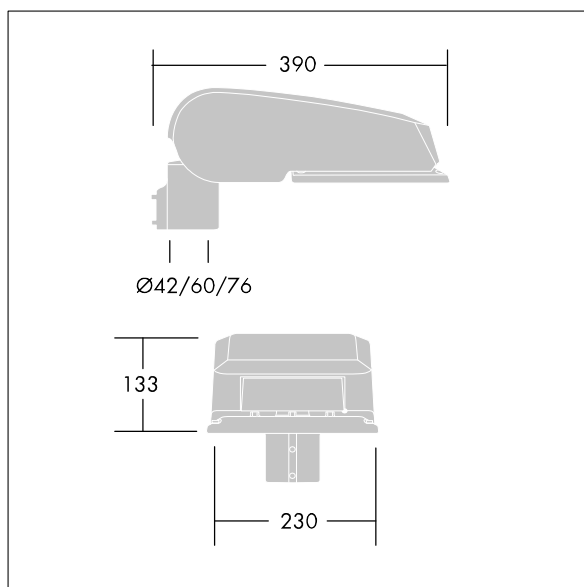

### CiviTEQ

A small size LED road lighting lantern with 24 LEDs driven at 350mA with Narrow Road optic. Electronic, fixed output control gear. Class I electrical, IP66, IK08. Housing: die-cast aluminium (EN AC-44300), Light grey 150 sanded textured (close to RAL9006). Enclosure: toughened flat glass. Screws: stainless steel, Ecolubric® treated. Supplied with Ø60mm spigot adaptor which can be fitted for post-top (0°/5°/10° tilt) or side-entry (-20°/-15°/-10°/-5°/0° tilt). BPxyz: Autonomous bi-power reduction (x: hours before midnight, y: hours after midnight, zz: reduction (%)) Complete with 4000K LED. Surge protection: 10kV single pulse common mode and 8kV multipulse common mode and 6kV multipulse differential mode. If permanent DALI system is connected, 6kV multipulse common and differential mode.

Dimensions: 390 x 230 x 133 mm  
 Luminaire input power: 25.7 W  
 Luminaire luminous flux: 4334 lm  
 Luminaire efficacy: 169 lm/W  
 Weight: 5.77 kg  
 Scx: 0.077 m<sup>2</sup>

TLG\_CTEQ\_F\_SMTP36LEDPDB.jpg