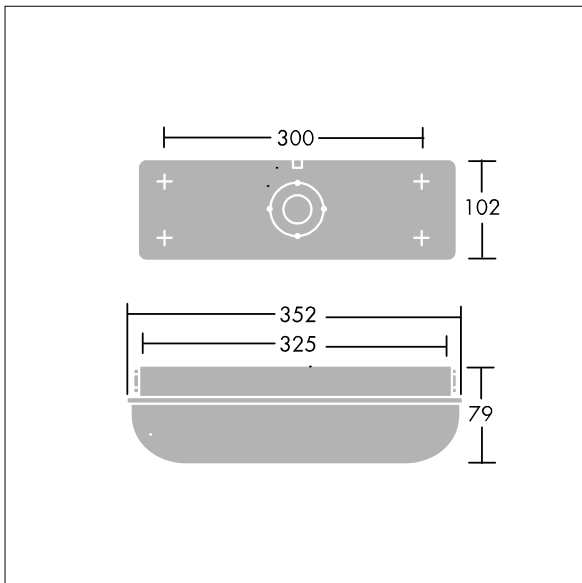

Escort

96636197 ESCORT 800 840 HF E3

THORN

IP65 IK10      850°C T_a25

Escort

A self-contained, IP65, weatherproof bulkhead luminaire. Electronic, fixed output control gear with 3 hour, manual test, emergency lighting circuit. Durable, white, stove enamelled die-cast aluminium body and opal polycarbonate diffuser with vandal resistant screw fixings (Type T25 TORX screwdriver required). Suitable for interior and exterior industrial or public amenity usage. Complete with 4000K LED

ambient temperature: 0°C to +25°C

Dimensions: 352 x 102 x 79 mm
Luminaire input power: 7.3 W
Luminaire luminous flux: 800 lm
Luminaire efficacy: 110 lm/W
Weight: 1.3 kg

TLG_ESCT_F_LEDPDB.jpg

TLG_ESCT_M_LELDL1.wmf