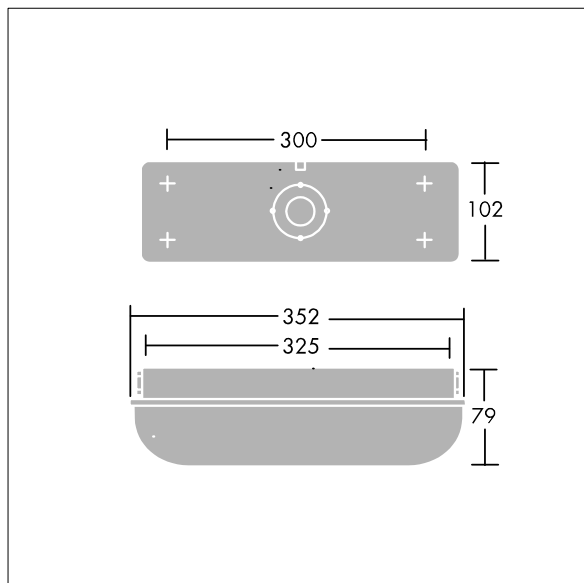

Escort

96636191 ESCORT I-SLCT 800/1K-840 HF E3

IP65	IK10					850°C	T _a 25
------	------	--	--	--	--	-------	-------------------

Escort

A self-contained, IP65, weatherproof bulkhead luminaire. Electronic, fixed output control gear with 3 hour, manual test, emergency lighting circuit. Durable, white, stove enamelled die-cast aluminium body and opal polycarbonate diffuser with vandal resistant screw fixings (Type T25 TORX screwdriver required). Suitable for interior and exterior industrial or public amenity usage. Lumen output selectable via internal switch. Complete with 4000K LED

Dimensions: 352 x 102 x 79 mm

Luminaire input power: 7.3 W

Weight: 1.21 kg

TLG_ESCT_F_LEDPDB.jpg

TLG_ESCT_M_LEDLD1.wmf

This product contains a light source of energy efficiency class C.

All values marked with an * are rated values. Thorn uses tried and tested components from leading suppliers, however there may be isolated instances of technology-related failures of individual LEDs during the rated product lifetime. International standards set the tolerance in initial flux and connected load at $\pm 10\%$. Unless stated otherwise, the values apply to an ambient temperature of 25°C.