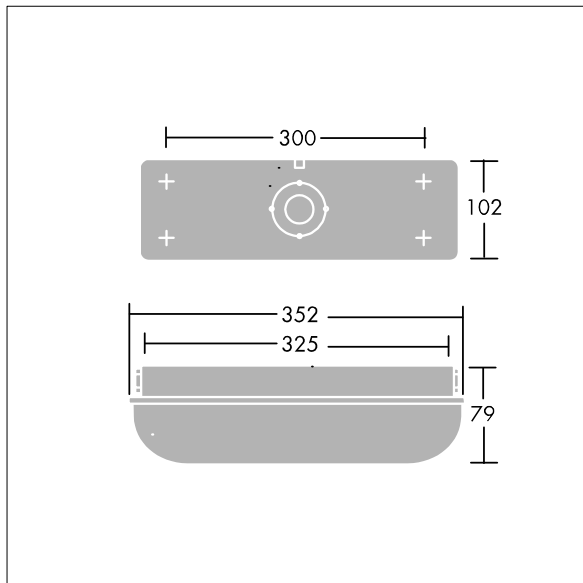

Escort

96636191 ESCORT I-SLCT 800/1K-840 HF E3

IP65	IK10					850°C	T _a 25
------	------	--	--	--	--	-------	-------------------

Escort

A self-contained, IP65, weatherproof bulkhead luminaire. Electronic, fixed output control gear with 3 hour, manual test, emergency lighting circuit. Durable, white, stove enamelled die-cast aluminium body and opal polycarbonate diffuser with vandal resistant screw fixings (Type T25 TORX screwdriver required). Suitable for interior and exterior industrial or public amenity usage. Lumen output selectable via internal switch. Complete with 4000K LED

Dimensions: 352 x 102 x 79 mm

Luminaire input power: 7.3 W

Weight: 1.21 kg

TLG_ESCT_F_LEDPDB.jpg

TLG_ESCT_M_LEDLD1.wmf

This product contains a light source of energy efficiency class C.

All values marked with an * are rated values. Thorn uses tried and tested components from leading suppliers, however there may be isolated instances of technology-related failures of individual LEDs during the rated product lifetime. International standards set the tolerance in initial flux and connected load at $\pm 10\%$. Unless stated otherwise, the values apply to an ambient temperature of 25°C.