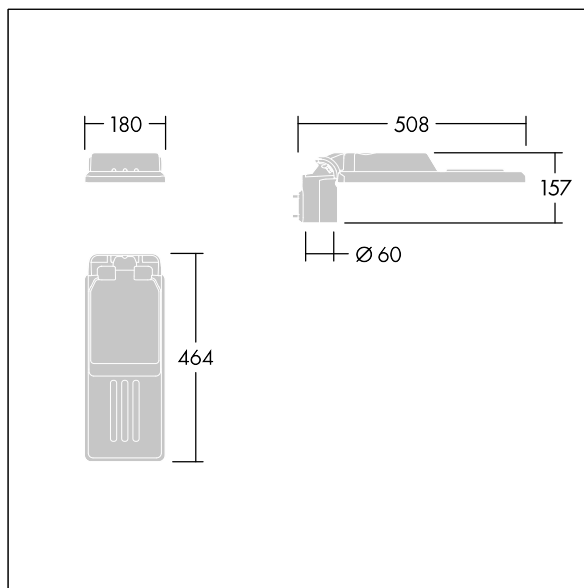

## 96636131 IS XS 12L50-730 NR CL1 WS0.3 M60 GY-S

### Isaro

A discrete and flexible road and street lantern with durable high performance. Programmable LED driver, set for fixed output, driving 12 LEDs at 500mA. Body: extra small size, die-cast aluminium (EN AC-44300), powder coated textured Light grey textured (150) - partly painted. Shaft: Light grey textured (150) - partly painted. Cover: Extra White glass. Fixings: stainless steel with anti-galvanic treatment. narrow road optic, with Colour Rendering Index min.: 70, Correlated colour temperature\*: 3000 Kelvin LEDs supplied. Class I electrical, Impact strength: IK08, IP66, Ta max.: 50°C. Supplied with Ø60mm spigot adaptor which can be fitted for post-top (0°/5°/10° tilt) or side-entry (-20°/-15°/-10°/-5°/0° tilt). Pre-wired with 0.3m, 1.5mm<sup>2</sup> H07RN-F cable.

Dimensions: 508 x 180 x 157 mm  
 Luminaire input power: 19 W  
 Luminaire luminous flux: 2667 lm  
 Luminaire efficacy: 140 lm/W  
 Weight: 3.1 kg  
 Scx: 0.028 m<sup>2</sup>

TLG\_ISLC\_F\_XS\_ZU\_SR.jpg