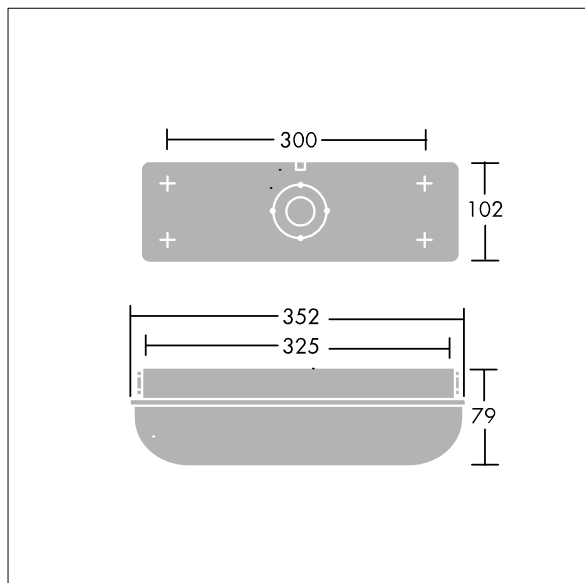

Escort

THORN

96636107 ESCORT 1000-840 HF

IP65	IK10					850°C	T _a 25
------	------	---	---	---	---	-------	-------------------

A durable, all weather bulkhead for surface mounting.

A self-contained, IP65, weatherproof bulkhead luminaire. Electronic, fixed output control gear. Durable, white, stove enamelled die-cast aluminium body and opal polycarbonate diffuser with vandal resistant screw fixings (Type T25 TORX screwdriver required). Suitable for interior and exterior industrial or public amenity usage. Complete with 4000K LED

ambient temperature: 0°C to +25°C

Dimensions: 352 x 102 x 79 mm
Luminaire input power: 7.8 W
Luminaire luminous flux: 1000 lm
Luminaire efficacy: 128 lm/W
Weight: 1 kg

TLG_ESCT_F_LEDPDB.jpg

TLG_ESCT_M_LELDL1.wmf