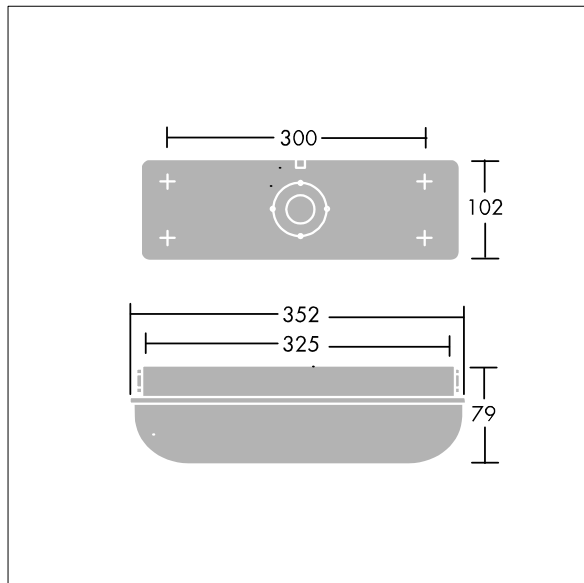

## 96636107 ESCORT 1000-840 HF

IP65	IK10					850°C	T <sub>a</sub> 25
------	------	---	---	---	---	-------	-------------------

A durable, all weather bulkhead for surface mounting.

A self-contained, IP65, weatherproof bulkhead luminaire. Electronic, fixed output control gear. Durable, white, stove enamelled die-cast aluminium body and opal polycarbonate diffuser with vandal resistant screw fixings (Type T25 TORX screwdriver required). Suitable for interior and exterior industrial or public amenity usage. Complete with 4000K LED

ambient temperature: 0°C to +25°C

Dimensions: 352 x 102 x 79 mm  
Luminaire input power: 7.8 W  
Luminaire luminous flux: 1000 lm  
Luminaire efficacy: 128 lm/W  
Weight: 1 kg

TLG\_ESCT\_F\_LEDPDB.jpg

TLG\_ESCT\_M\_LELDL1.wmf