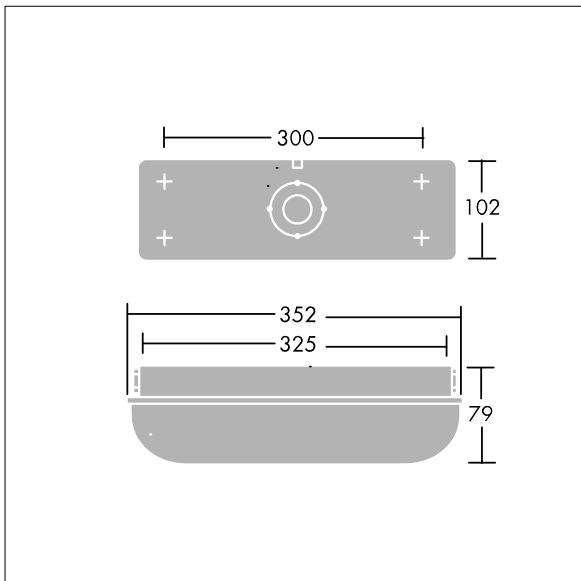

Escort

96636106 ESCORT 800-840 HF

THORN

IP65 IK10     850°C T_a25

A durable, all weather bulkhead for surface mounting.

A self-contained, IP65, weatherproof bulkhead luminaire. Electronic, fixed output control gear. Durable, white, stove enamelled die-cast aluminium body and opal polycarbonate diffuser with vandal resistant screw fixings (Type T25 TORX screwdriver required). Suitable for interior and exterior industrial or public amenity usage. Complete with 4000K LED

ambient temperature: 0°C to +25°C

Dimensions: 352 x 102 x 79 mm

Luminaire input power: 7.3 W

Luminaire luminous flux: 800 lm

Luminaire efficacy: 110 lm/W

Weight: 1 kg

TLG_ESCT_F_LEDPDB.jpg

TLG_ESCT_M_LEDLD1.wmf