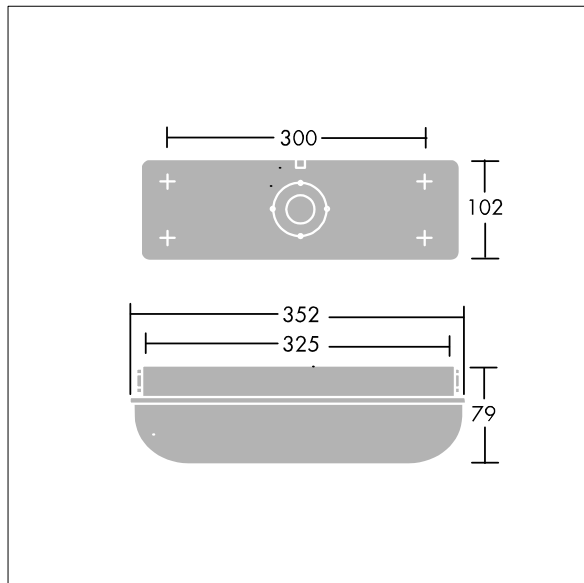

Escort

96636106 ESCORT 800-840 HF

THORN

IP65	IK10	⊕	CE			850°C	T _a 25
------	------	---	----	---	---	-------	-------------------

A durable, all weather bulkhead for surface mounting.

A self-contained, IP65, weatherproof bulkhead luminaire. Electronic, fixed output control gear. Durable, white, stove enamelled die-cast aluminium body and opal polycarbonate diffuser with vandal resistant screw fixings (Type T25 TORX screwdriver required). Suitable for interior and exterior industrial or public amenity usage. Complete with 4000K LED

ambient temperature: 0°C to +25°C

Dimensions: 352 x 102 x 79 mm
Luminaire input power: 7.3 W
Luminaire luminous flux: 800 lm
Luminaire efficacy: 110 lm/W
Weight: 1 kg

TLG_ESCT_F_LEDPDB.jpg

TLG_ESCT_M_LEDLD1.wmf