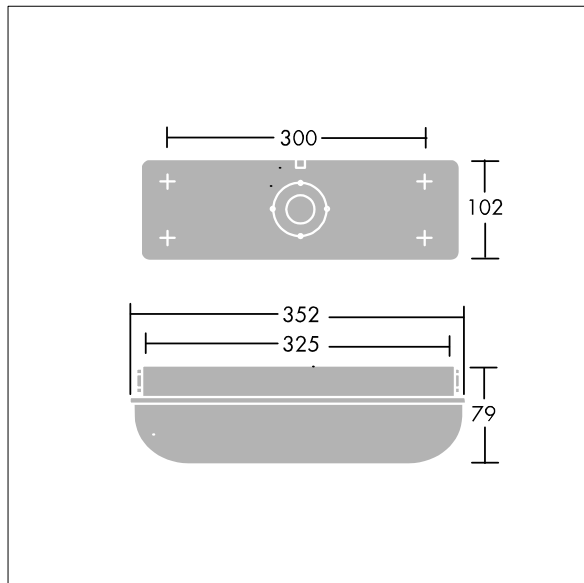

Escort

THORN

96636082 ESCORT I-SLCT 800/1K-840 HF

IP65	IK10					850°C	T _a 25
------	------	--	--	--	--	-------	-------------------

A durable, all weather bulkhead for surface mounting.

A self-contained, IP65, weatherproof bulkhead luminaire. Electronic, fixed output control gear. Durable, white, stove enamelled die-cast aluminium body and opal polycarbonate diffuser with vandal resistant screw fixings (Type T25 TORX screwdriver required). Suitable for interior and exterior industrial or public amenity usage. Lumen output selectable via internal switch. Complete with 4000K LED

ambient temperature: 0°C to +25°C

Dimensions: 352 x 102 x 79 mm
Luminaire input power: 7.3 W
Luminaire luminous flux: 800 lm
Luminaire efficacy: 110 lm/W
Weight: 1 kg

TLG_ESCT_F_LEDPDB.jpg

TLG_ESCT_M_LEDLD1.wmf