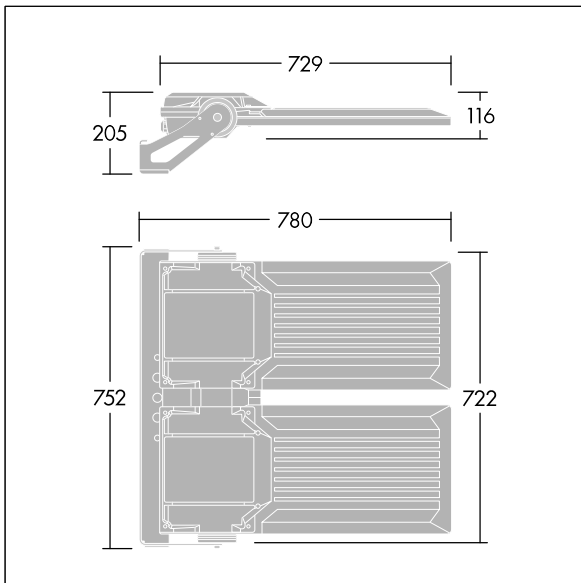

TLG_AFP2_M_2L.wmf

This product contains light sources of energy efficiency classes D, E.

All values marked with an * are rated values. Thorn uses tried and tested components from leading suppliers, however there may be isolated instances of technology-related failures of individual LEDs during the rated product lifetime. International standards set the tolerance in initial flux and connected load at ±10%. Unless stated otherwise, the values apply to an ambient temperature of 25°C.

Thorn Lighting is constantly developing and improving its products. The right is reserved to change specifications without prior notification or public announcement.
© Thorn Lighting