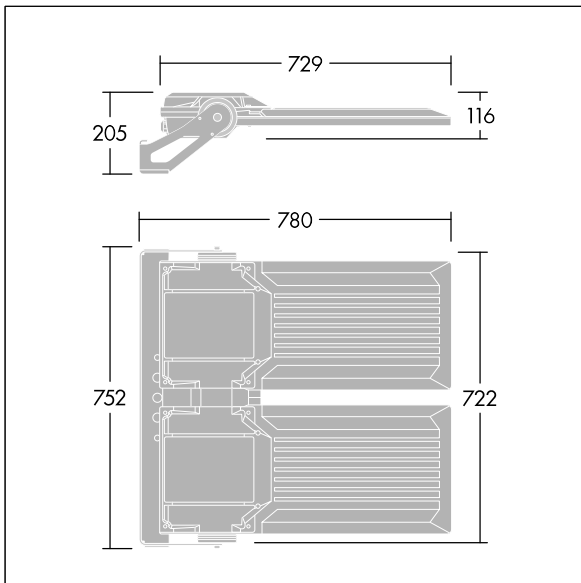

TLG_AFP2_M_2L.wmf

This product contains a light source of energy efficiency class E.

All values marked with an * are rated values. Thorn uses tried and tested components from leading suppliers, however there may be isolated instances of technology-related failures of individual LEDs during the rated product lifetime. International standards set the tolerance in initial flux and connected load at ±10%. Unless stated otherwise, the values apply to an ambient temperature of 25°C.

Thorn Lighting is constantly developing and improving its products. The right is reserved to change specifications without prior notification or public announcement.
© Thorn Lighting