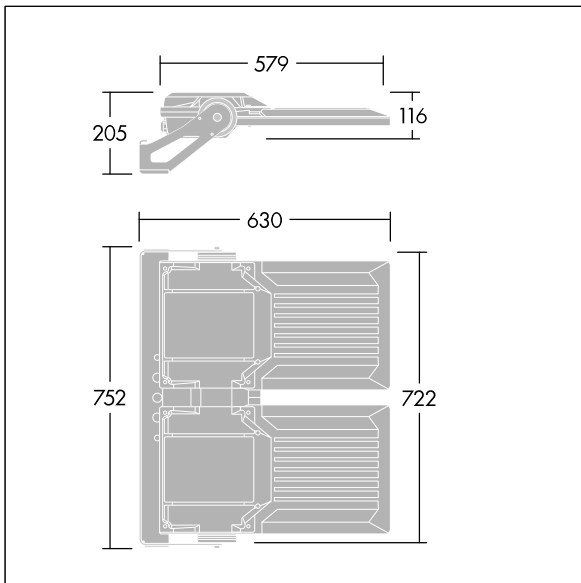

TLG_AFP2_M_2M.wmf

This product contains light sources of energy efficiency classes D, E.

All values marked with an * are rated values. Thorn uses tried and tested components from leading suppliers, however there may be isolated instances of technology-related failures of individual LEDs during the rated product lifetime. International standards set the tolerance in initial flux and connected load at ±10%. Unless stated otherwise, the values apply to an ambient temperature of 25°C.

Thorn Lighting is constantly developing and improving its products. The right is reserved to change specifications without prior notification or public announcement.
© Thorn Lighting