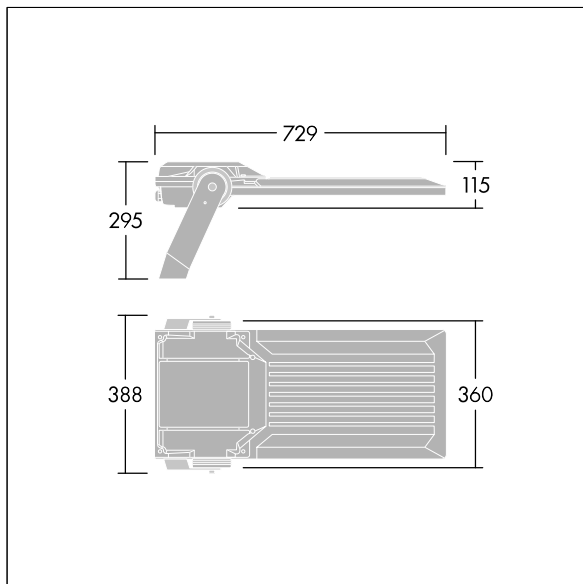

TLG_AFP2_M_L.wmf

This product contains light sources of energy efficiency classes D, E.

All values marked with an * are rated values. Thorn uses tried and tested components from leading suppliers, however there may be isolated instances of technology-related failures of individual LEDs during the rated product lifetime. International standards set the tolerance in initial flux and connected load at $\pm 10\%$. Unless stated otherwise, the values apply to an ambient temperature of 25°C.

Thorn Lighting is constantly developing and improving its products. The right is reserved to change specifications without prior notification or public announcement.
© Thorn Lighting