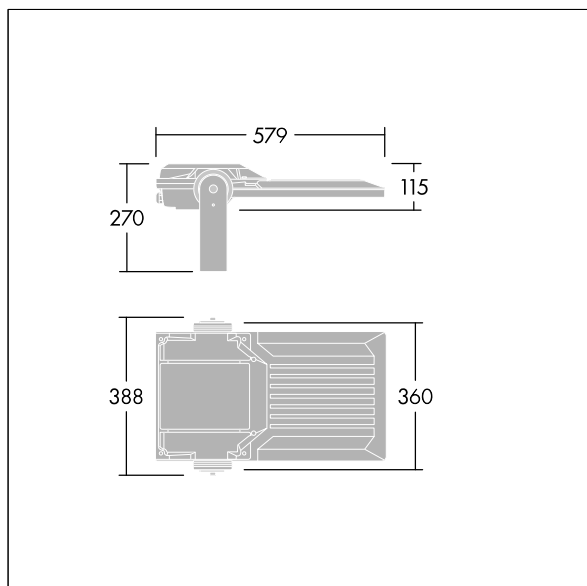

TLG_AFP2_M_M.wmf

This product contains a light source of energy efficiency class E.

All values marked with an * are rated values. Thorn uses tried and tested components from leading suppliers, however there may be isolated instances of technology-related failures of individual LEDs during the rated product lifetime. International standards set the tolerance in initial flux and connected load at $\pm 10\%$. Unless stated otherwise, the values apply to an ambient temperature of 25°C.

Thorn Lighting is constantly developing and improving its products. The right is reserved to change specifications without prior notification or public announcement.
© Thorn Lighting