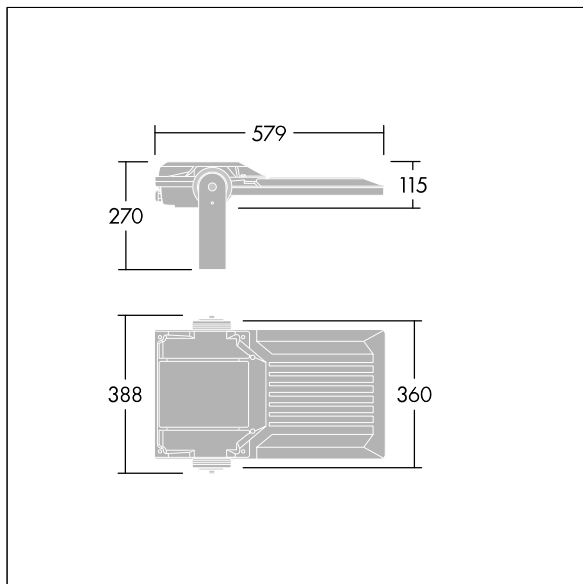

TLG_AFP2_M_M.wmf

This product contains a light source of energy efficiency class E.

All values marked with an * are rated values. Thorn uses tried and tested components from leading suppliers, however there may be isolated instances of technology-related failures of individual LEDs during the rated product lifetime. International standards set the tolerance in initial flux and connected load at $\pm 10\%$. Unless stated otherwise, the values apply to an ambient temperature of 25°C.

Thorn Lighting is constantly developing and improving its products. The right is reserved to change specifications without prior notification or public announcement.
© Thorn Lighting