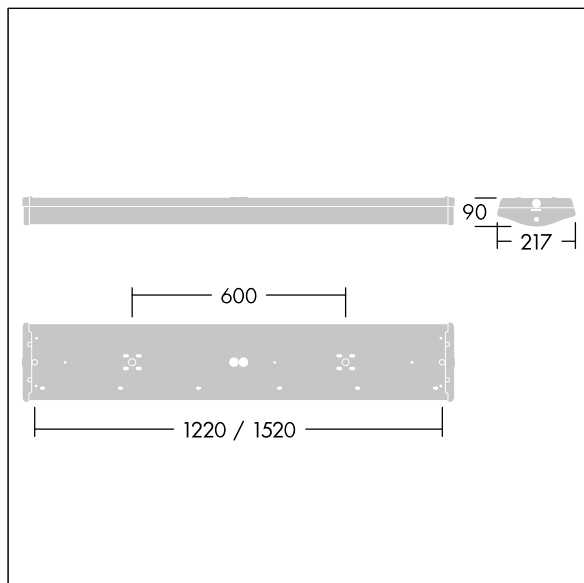

College

92958705 COLLEGE 6500 840 NLX L1500

THORN

IP44	IK05					850°C	T _a -10 +25
------	------	--	--	--	--	-------	---------------------------

College

A high performance, surface mounted, LED luminaire. Electronic, fixed output control gear. With additional Night Light feature (Night Light operational flux at 7% of standard lumen output). Class I electrical, IP44. Body: white painted steel. End caps: white polycarbonate with a curved, precision extruded clear prismatic polycarbonate diffuser. Ø21.5mm cable entry hole in the centre of the back spine with optional cable entry through each end cap. Fitting supplied with sealing grommets and innovative "quick fix" horseshoe and sliding washers for direct screw fixing to surface, fixing centres 1450mm. Standard BESA fixings. Can be suspended using wire suspension accessory kit (to be ordered separately). 4 x 2 x 2.5mm² piano key terminal block. Complete with 4000K LED

Dimensions: 1520 x 217 x 90 mm

Luminaire input power: 57.3 W

Weight: 4.47 kg

TLG_CLLG_F_P1.jpg

TLG_CLLG_M_LD1.wmf

This product contains light sources of energy efficiency class D.

All values marked with an * are rated values. Thorn uses tried and tested components from leading suppliers, however there may be isolated instances of technology-related failures of individual LEDs during the rated product lifetime. International standards set the tolerance in initial flux and connected load at ±10%. Unless stated otherwise, the values apply to an ambient temperature of 25°C.