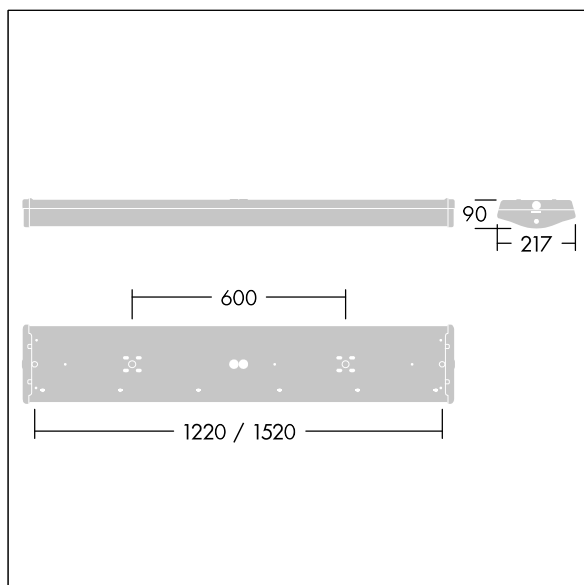

College

92958702 COLLEGE 2100 840 NLX L1200

THORN

IP44	IK05					850°C	T _a -10 +25
------	------	--	--	--	--	-------	---------------------------

College

A high performance, surface mounted, LED luminaire. Electronic, fixed output control gear. With additional Night Light feature (Night Light operational flux at 7% of standard lumen output). Class I electrical, IP44. Body: white painted steel. End caps: white polycarbonate with a curved, precision extruded clear prismatic polycarbonate diffuser. Ø21.5mm cable entry hole in the centre of the back spine with optional cable entry through each end cap. Fitting supplied with sealing grommets and innovative "quick fix" horseshoe and sliding washers for direct screw fixing to surface, fixing centres 1150mm. Standard BESA fixings. Can be suspended using wire suspension accessory kit (to be ordered separately). 4 x 2 x 2.5mm² piano key terminal block. Complete with 4000K LED

Dimensions: 1220 x 217 x 90 mm

Luminaire input power: 15.8 W

Weight: 3.66 kg

TLG_CLLG_F_P1.jpg

TLG_CLLG_M_LD1.wmf

This product contains a light source of energy efficiency class D.

All values marked with an * are rated values. Thorn uses tried and tested components from leading suppliers, however there may be isolated instances of technology-related failures of individual LEDs during the rated product lifetime. International standards set the tolerance in initial flux and connected load at ±10%. Unless stated otherwise, the values apply to an ambient temperature of 25°C.