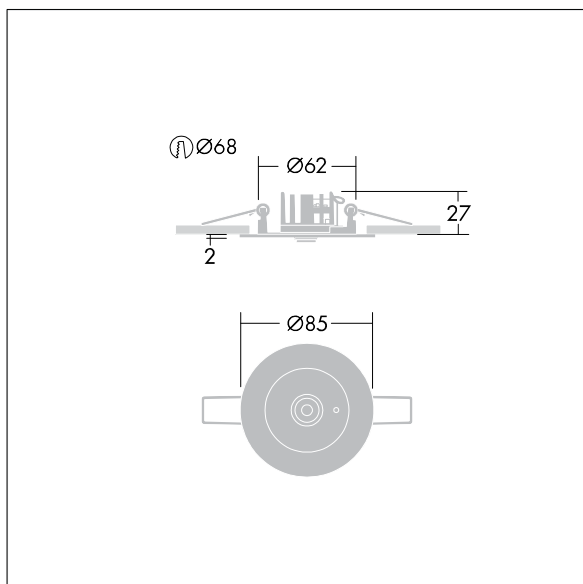

Voyager Star

96637544 VOYAGER STAR MRRCR SPOT E3D WH

THORN

Voyager Star

High performance, ceiling recessed LED emergency lighting luminaire, Luminaire with local battery supply for 3 hr. emergency lighting in maintained or non-maintained mode, with automatic test (auto-test) via the luminaire, optional central monitoring via DALI, display of luminaire status via status LED with optic.. Housing: aluminium die casting alloy, powder coated white (close to RAL9016). Gear box for mounting in ceiling recess: IP20_IP40,. Lens: polycarbonate. Luminaire can be installed quickly and maintained without tools. Electrical connection (230VAC) via maximum 2.5mm² cable, loop in - loop out possible. Optimum thermal management via heat sink. Suitable for recessed installation in concrete casting surround (please order separately). Complete with LEDs.. Ceiling cutout Ø68mm in ceiling thicknesses 1-25mm.

Luminaire input power: 4.2 W

Dimensions: Ø85 x 2 mm

Weight: 0.55 kg

TLG_VSTR_F_MRRCR_E3D_SPOT_WH.jpg

TLG_VYLD_M_MRE SPOT.wmf

All values marked with an * are rated values. Thorn uses tried and tested components from leading suppliers, however there may be isolated instances of technology-related failures of individual LEDs during the rated product lifetime. International standards set the tolerance in initial flux and connected load at ±10%. Unless stated otherwise, the values apply to an ambient temperature of 25°C.