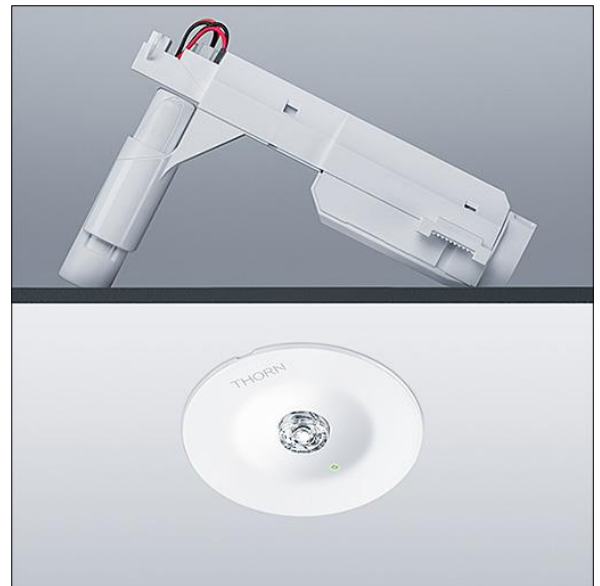

Voyager Star

96637544 VOYAGER STAR MRRCR SPOT E3D WH

THORN

Voyager Star

High performance, ceiling recessed LED emergency lighting luminaire, Luminaire with local battery supply for 3 hr. emergency lighting in maintained or non-maintained mode, with automatic test (auto-test) via the luminaire, optional central monitoring via DALI, display of luminaire status via status LED with optic.. Housing: aluminium die casting alloy, powder coated white (close to RAL9016). Gear box for mounting in ceiling recess: IP20_IP40,. Lens: polycarbonate. Luminaire can be installed quickly and maintained without tools. Electrical connection (230VAC) via maximum 2.5mm² cable, loop in - loop out possible. Optimum thermal management via heat sink. Suitable for recessed installation in concrete casting surround (please order separately). Complete with LEDs.. Ceiling cutout Ø68mm in ceiling thicknesses 1-25mm.

Luminaire input power: 4.2 W

Dimensions: Ø85 x 2 mm

Weight: 0.55 kg

TLG_VSTR_F_MRRCR_E3D_SPOT_WH.jpg

TLG_VYLD_M_MRE SPOT.wmf

All values marked with an * are rated values. Thorn uses tried and tested components from leading suppliers, however there may be isolated instances of technology-related failures of individual LEDs during the rated product lifetime. International standards set the tolerance in initial flux and connected load at ±10%. Unless stated otherwise, the values apply to an ambient temperature of 25°C.