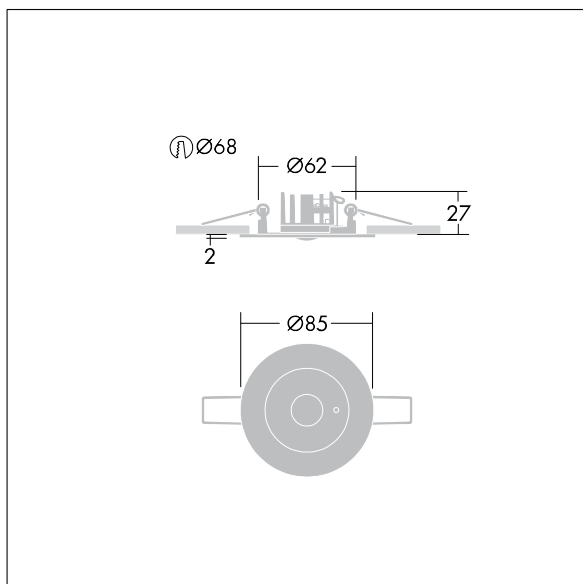

Voyager Star

THORN

96637542 VOYAGER STAR MR CR ANT E3D WH

Voyager Star

High performance, ceiling recessed LED emergency lighting luminaire, Luminaire with local battery supply for 3 hr. emergency lighting in maintained or non-maintained mode, with automatic test (auto-test) via the luminaire, optional central monitoring via DALI, display of luminaire status via status LED with optic.. Housing: aluminium die casting alloy, powder coated white (close to RAL9016). Gear box for mounting in ceiling recess: IP20_IP40,. Lens: polycarbonate. Luminaire can be installed quickly and maintained without tools. Electrical connection (230VAC) via maximum 2.5mm² cable, loop in - loop out possible. Optimum thermal management via heat sink. Suitable for recessed installation in concrete casting surround (please order separately). Complete with LEDs.. Ceiling cutout Ø68mm in ceiling thicknesses 1-25mm.

Luminaire input power: 4.5 W

Dimensions: Ø85 x 2 mm

Weight: 0.55 kg

TLG_VSTR_F_MR CR E3D_ANT_WH.jpg

TLG_VYLD_M_MRE AREA.wmf

All values marked with an * are rated values. Thorn uses tried and tested components from leading suppliers, however there may be isolated instances of technology-related failures of individual LEDs during the rated product lifetime. International standards set the tolerance in initial flux and connected load at ±10%. Unless stated otherwise, the values apply to an ambient temperature of 25°C.