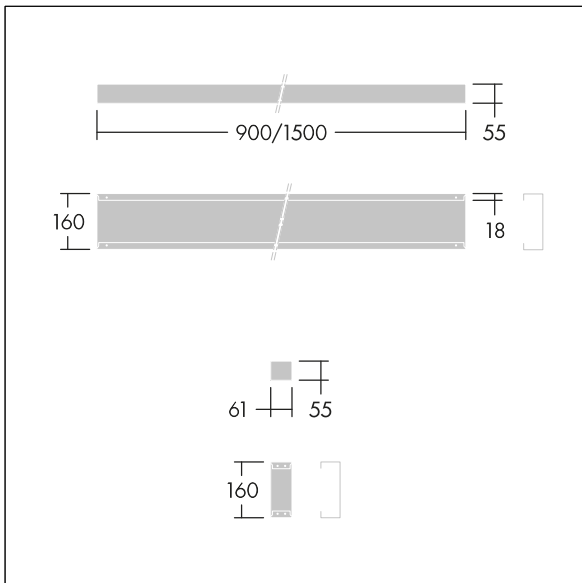

TLG_PNC3_M_LV_RESD_INFIL.wmf