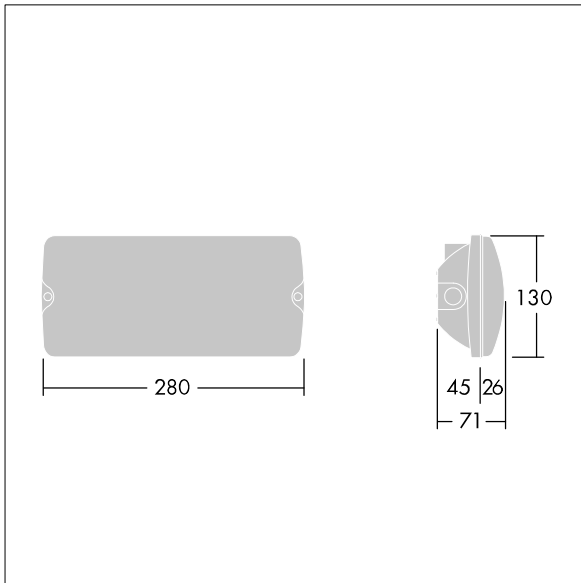

## Voyager Solid

IP65 LED safety luminaire for surface ceiling mounting. Semi-recessed mounting possible with optional mounting frame.. Radio frequency: 2.4...2.483 GHz, Radio power: +4 dBm. Body: white polycarbonate. Cover: transparent polycarbonate. Class II electrical (this product is not earthed). Internal ISO legends available for 23 m viewing distance (96634866, to be ordered separately).

Dimensions: 280 x 130 x 71 mm

Luminaire input power: 4.2 W

Weight: 0.75 kg

TLG\_VYSO\_F\_OPS.jpg

TLG\_VYSO\_M\_LDS.wmf

All values marked with an \* are rated values. Thorn uses tried and tested components from leading suppliers, however there may be isolated instances of technology-related failures of individual LEDs during the rated product lifetime. International standards set the tolerance in initial flux and connected load at  $\pm 10\%$ . Unless stated otherwise, the values apply to an ambient temperature of 25°C.