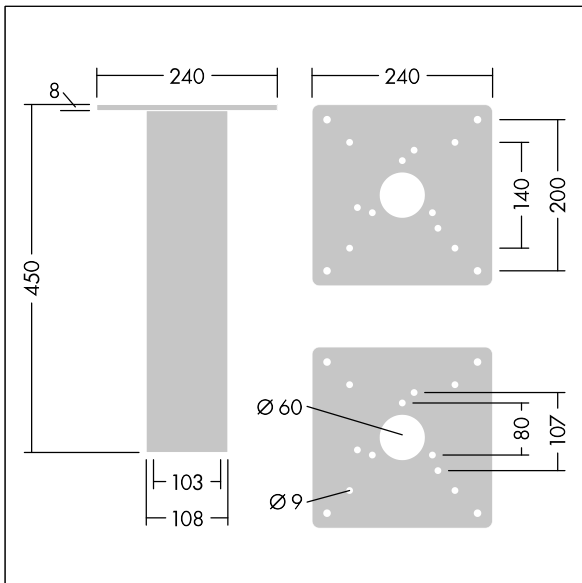

Raze Bollard

96635554 MGR BASE RAZE/DCO/THOR/CANDLE BOL

Raze Bollard

Ground base adaptor for root mounting bollards with flange plate. Bolts not supplied.

TLG_ACCS_F_MRGBASE.jpg

TLG_BOLL_M_BASE.wmf