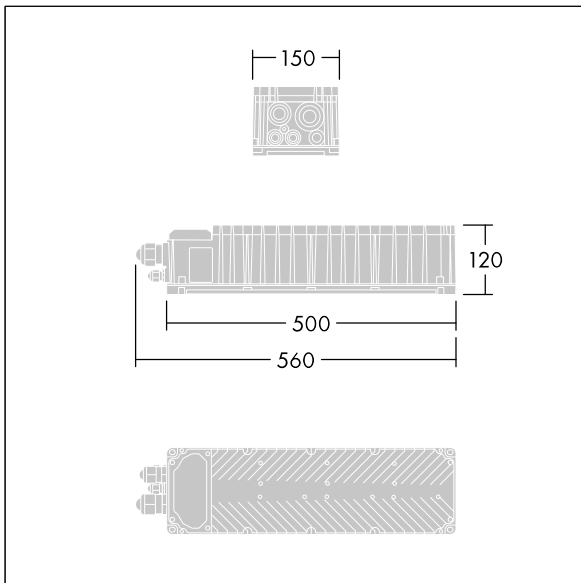

## Altis Gen5

Class I, DALI 2 programmable gearbox, with 3 independent output channels and IP66 enclosure, for TV broadcasting applications. Suitable for dedicated 432 / 456 / 480 / 504 LED Altis floodlight, to be installed remotely up to 200m from the floodlight. Nominal input voltage: 200-440, output current 850mA with DALI 2 configurable single-channel, IEEE 1789 flicker recommended practice compliant suitable for super slow motion camera filming, surge level 10kV for both common mode and differential.

Connection from mains via terminal blocks. Mains supply must be fused according to local safety regulations.

Weight: 6.2 kg.

TLG\_ALT5\_F\_GB\_1700.jpg

TLG\_ALT5\_M\_GB.wmf

All values marked with an \* are rated values. Unless stated otherwise, the values apply to an ambient temperature of 25°C.