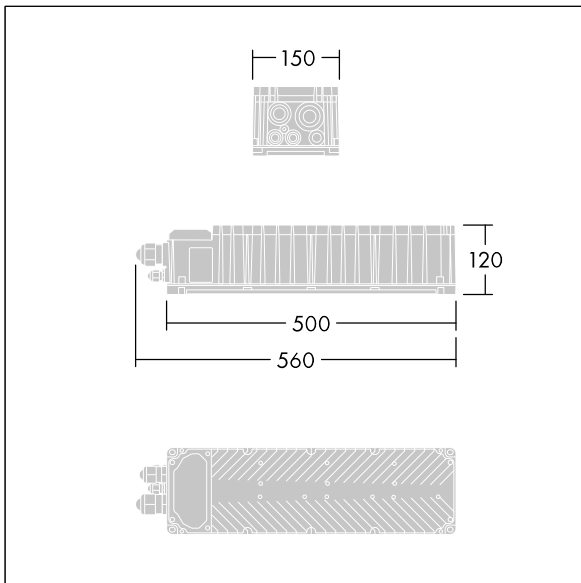

## Altis Gen5

Class I, DALI 2 programmable gearbox, with 3 independent output channels and IP66 enclosure, for TV broadcasting applications. Suitable for dedicated 432 / 456 / 480 / 504 LED Altis floodlight, to be installed remotely up to 200m from the floodlight. Nominal input voltage: 200-440, output current 1250mA with DALI 2 configurable single-channel, IEEE 1789 flicker recommended practice compliant suitable for super slow motion camera filming, surge level 10kV for both common mode and differential.

Connection from mains via terminal blocks. Mains supply must be fused according to local safety regulations.

Weight: 6.2 kg.

TLG\_ALT5\_F\_GB\_1700.jpg

TLG\_ALT5\_M\_GB.wmf

All values marked with an \* are rated values. Unless stated otherwise, the values apply to an ambient temperature of 25°C.