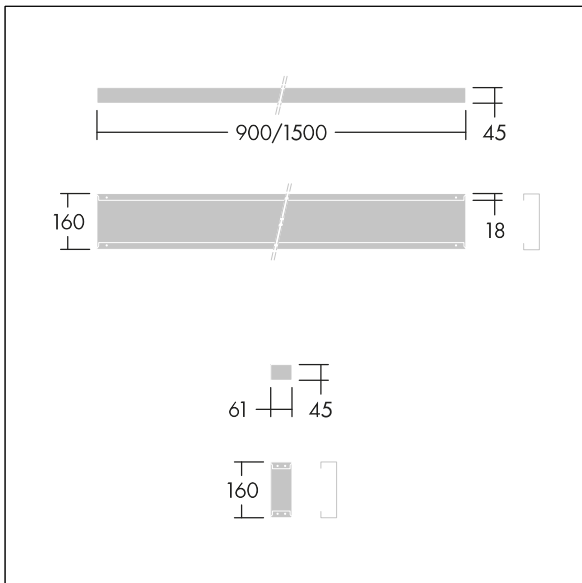

TLG_PNC3_M_PLEXD_INFIL.wmf