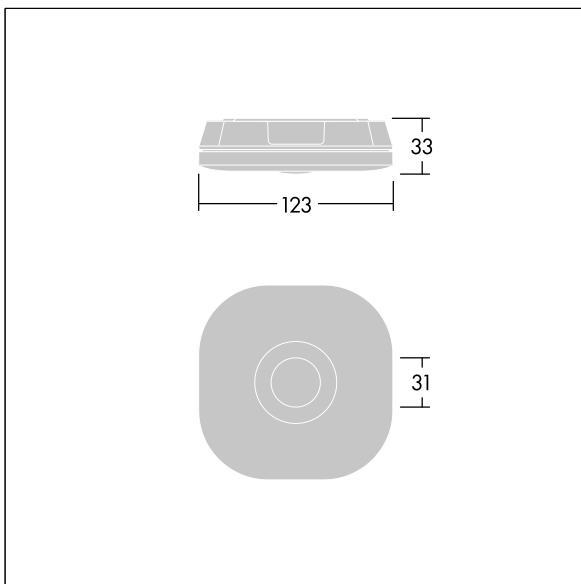

TLG_VOYF_M_MSC_SLIM_NM.wmf

All values marked with an * are rated values. Thorn uses tried and tested components from leading suppliers, however there may be isolated instances of technology-related failures of individual LEDs during the rated product lifetime. International standards set the tolerance in initial flux and connected load at $\pm 10\%$. Unless stated otherwise, the values apply to an ambient temperature of 25°C.

Thorn Lighting is constantly developing and improving its products. The right is reserved to change specifications without prior notification or public announcement.
© Thorn Lighting