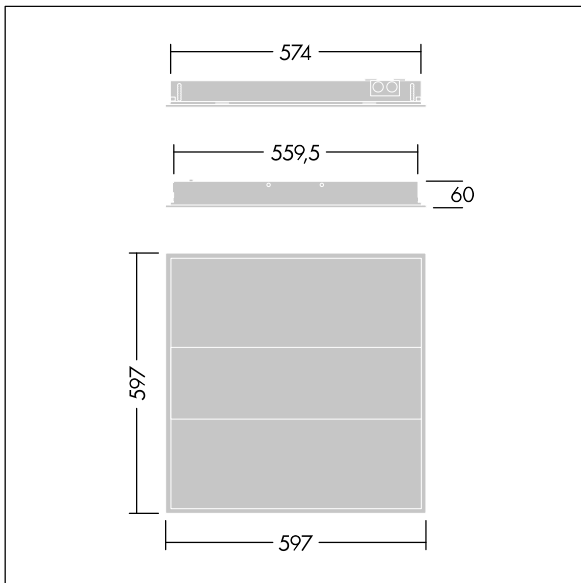

IQ Beam

96635325 IQ BEAM 3800-840 OPC HF Q600

IEC EN 60598-1 RG 1		IP20	IK03					650 °C	T _a -20 +40
---------------------------	--	------	------	--	--	--	--	--------	---------------------------

IQ Beam

A linear optic, recessed modular LED luminaire for exposed T, plasterboard and concealed grid ceilings. Fixed output, LED driver. Class I electrical, IP20, Impact strength: IK03. Body: white painted steel. Diffuser: 3D opal comfort optic. Suitable for lay-in installation, pull up installation optional. Complete with 4000K LED.

Dimensions: 597 x 597 x 60 mm
 Luminaire input power: 30.3 W
 Luminaire luminous flux: 3800 lm
 Luminaire efficacy: 125 lm/W
 Weight: 4.12 kg

TLG_IQBM_F_OPC.jpg

TLG_IQBM_M_LDQO.wmf

This product contains a light source of energy efficiency class C.