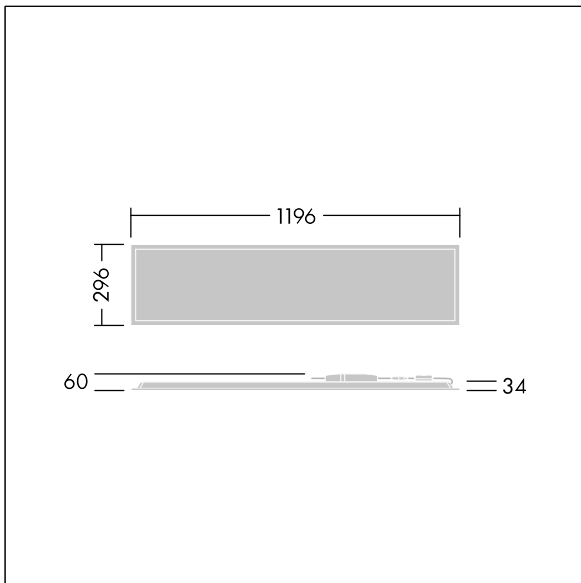

Beta 3

92937912 BETA 3 3200-830 HF E3 LRO 3X12

Beta 3

A rectangular ceiling recessed LED luminaire. Fixed output LED driver with 3 hour, manual test, emergency lighting circuit. Class I electrical, IP44_IP20, Impact strength: IK03. Body: steel sheet, white (close to RAL9016). Diffuser: Opalised PMMA with micro-prismatic foil inlay. Supplied with safety wire. Complete with 3000K LED.

Dimensions: 1196 x 296 x 34 mm
 Luminaire input power: 26 W
 Luminaire luminous flux: 2880 lm
 Luminaire efficacy: 111 lm/W
 Weight: 3.6 kg

TLG_BET3_F_MRER.jpg

TLG_BET3_M_3X12.wmf

All values marked with an * are rated values. Thorn uses tried and tested components from leading suppliers, however there may be isolated instances of technology-related failures of individual LEDs during the rated product lifetime. International standards set the tolerance in initial flux and connected load at ±10%. Unless stated otherwise, the values apply to an ambient temperature of 25°C.