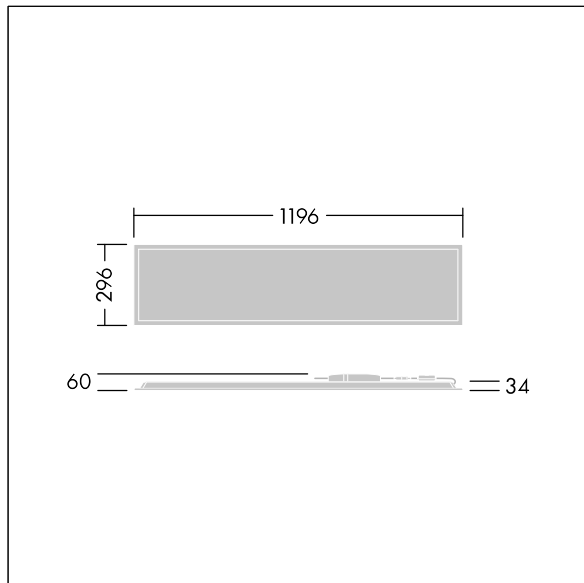

## 92937909 BETA 3 4800-840 HFIX E3 LRO 3X12

IEC EN 60598-1 RG 0	↓IP20 ↑IP44	IK03						650 °C	T <sub>a</sub> -20 +40
---------------------------	----------------	------	--	--	--	--	--	--------	---------------------------

### Beta 3

A rectangular ceiling recessed LED luminaire. DALI dimmable LED driver with 3 hour, manual test, emergency lighting circuit. Class II electrical (this product is not earthed), IP44\_IP20, Impact strength: IK03. Body: steel sheet, white (close to RAL9016). Diffuser: Opalised PMMA with micro-prismatic foil inlay. Supplied with safety wire. Complete with 4000K LED.

Dimensions: 1196 x 296 x 34 mm  
Luminaire input power: 39.2 W  
Luminaire luminous flux: 4800 lm  
Luminaire efficacy: 122 lm/W  
Weight: 3.6 kg

TLG\_BET3\_F\_MRER.jpg

TLG\_BET3\_M\_3X12.wmf

All values marked with an \* are rated values. Thorn uses tried and tested components from leading suppliers, however there may be isolated instances of technology-related failures of individual LEDs during the rated product lifetime. International standards set the tolerance in initial flux and connected load at ±10%. Unless stated otherwise, the values apply to an ambient temperature of 25°C.