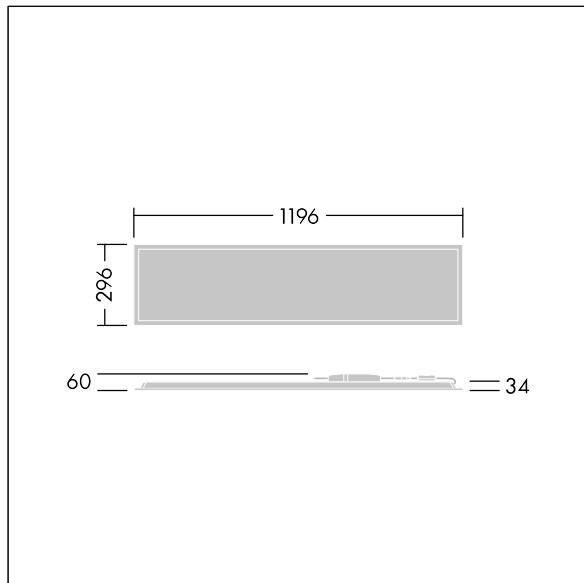

## 92937909 BETA 3 4800-840 HFIX E3 LRO 3X12

IEC EN 60598-1 RG 0	↓ IP20 ↑ IP44	IK03						650 °C	T <sub>a</sub> -20 +40
---------------------------	------------------	------	--	--	--	--	--	--------	---------------------------

### Beta 3

A rectangular ceiling recessed LED luminaire. DALI dimmable LED driver with 3 hour, manual test, emergency lighting circuit. Class II electrical (this product is not earthed), IP44\_IP20, Impact strength: IK03. Body: steel sheet, white (close to RAL9016). Diffuser: Opalised PMMA with micro-prismatic foil inlay. Supplied with safety wire. Complete with 4000K LED.

Dimensions: 1196 x 296 x 34 mm  
Luminaire input power: 39.2 W  
Luminaire luminous flux: 4800 lm  
Luminaire efficacy: 122 lm/W  
Weight: 3.6 kg

TLG\_BET3\_F\_MRER.jpg

TLG\_BET3\_M\_3X12.wmf

All values marked with an \* are rated values. Thorn uses tried and tested components from leading suppliers, however there may be isolated instances of technology-related failures of individual LEDs during the rated product lifetime. International standards set the tolerance in initial flux and connected load at ±10%. Unless stated otherwise, the values apply to an ambient temperature of 25°C.