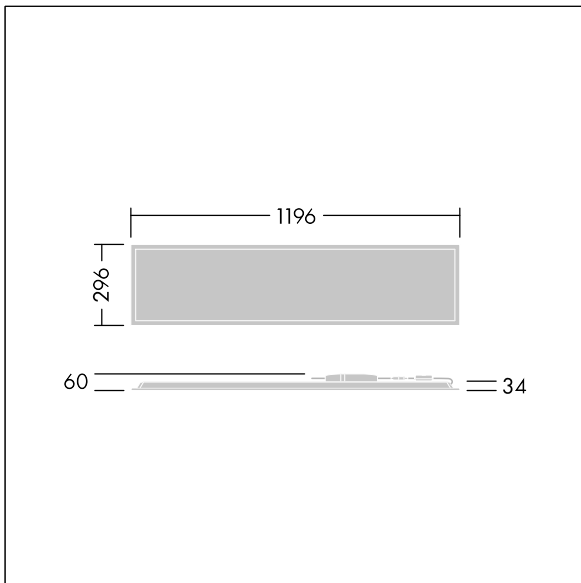

Beta 3

92937855 BETA 3 3200-840 HFIX E3 LRO 3X12

Beta 3

A rectangular ceiling recessed LED luminaire. DALI dimmable LED driver with 3 hour, manual test, emergency lighting circuit. Class I electrical, IP44_IP20, Impact strength: IK03. Body: steel sheet, white (close to RAL9016). Diffuser: Opalised PMMA with micro-prismatic foil inlay. Supplied with safety wire. Complete with 4000K LED.

Dimensions: 1196 x 296 x 34 mm
 Luminaire input power: 26 W
 Luminaire luminous flux: 3200 lm
 Luminaire efficacy: 123 lm/W
 Weight: 3.6 kg

TLG_BET3_F_MRER.jpg

TLG_BET3_M_3X12.wmf

All values marked with an * are rated values. Thorn uses tried and tested components from leading suppliers, however there may be isolated instances of technology-related failures of individual LEDs during the rated product lifetime. International standards set the tolerance in initial flux and connected load at ±10%. Unless stated otherwise, the values apply to an ambient temperature of 25°C.