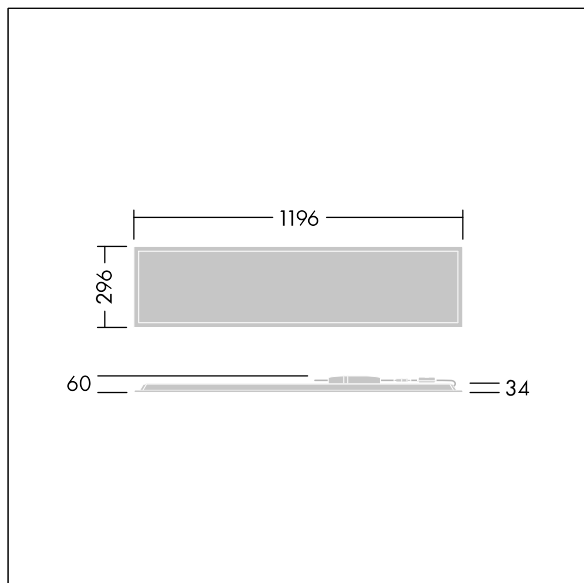

Beta 3

92936512 BETA 3 3200-840 HFIX LRO 3X12

IEC EN 60598-1 RG 0	↓ IP20 ↑ IP44	IK03						650 °C	T _a -20 +40
---------------------------	------------------	------	--	--	--	--	--	--------	---------------------------

Beta 3

A rectangular ceiling recessed LED luminaire. DALI dimmable LED driver. Class II electrical (this product is not earthed), IP44_IP20, Impact strength: IK03. Body: steel sheet, white (close to RAL9016). Diffuser: Opalised PMMA with micro-prismatic foil inlay. Supplied with safety wire. Complete with 4000K LED.

Dimensions: 1196 x 296 x 34 mm
 Luminaire input power: 26 W
 Luminaire luminous flux: 3200 lm
 Luminaire efficacy: 123 lm/W
 Weight: 2.51 kg

TLG_BET3_F_MRER.jpg

TLG_BET3_M_3X12.wmf

All values marked with an * are rated values. Thorn uses tried and tested components from leading suppliers, however there may be isolated instances of technology-related failures of individual LEDs during the rated product lifetime. International standards set the tolerance in initial flux and connected load at ±10%. Unless stated otherwise, the values apply to an ambient temperature of 25°C.