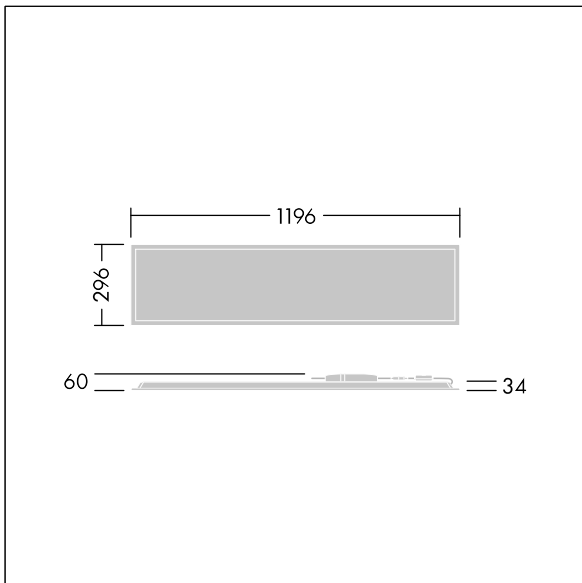

## 92935918 BETA 3 4800-840 HFIX LRO 3X12

IEC EN 60598-1 RG 0	↓ IP20 ↑ IP44	IK03						650 °C	T <sub>a</sub> -20 +40
---------------------------	------------------	------	--	--	--	--	--	--------	---------------------------

### Beta 3

A rectangular ceiling recessed LED luminaire. DALI dimmable LED driver. Class II electrical (this product is not earthed), IP44\_IP20, Impact strength: IK03. Body: steel sheet, white (close to RAL9016). Diffuser: Opalised PMMA with micro-prismatic foil inlay. Supplied with safety wire. Complete with 4000K LED.

Dimensions: 1196 x 296 x 34 mm  
Luminaire input power: 39.2 W  
Luminaire luminous flux: 4800 lm  
Luminaire efficacy: 122 lm/W  
Weight: 2.51 kg

TLG\_BET3\_F\_MRER.jpg

TLG\_BET3\_M\_3X12.wmf

All values marked with an \* are rated values. Thorn uses tried and tested components from leading suppliers, however there may be isolated instances of technology-related failures of individual LEDs during the rated product lifetime. International standards set the tolerance in initial flux and connected load at  $\pm 10\%$ . Unless stated otherwise, the values apply to an ambient temperature of 25°C.