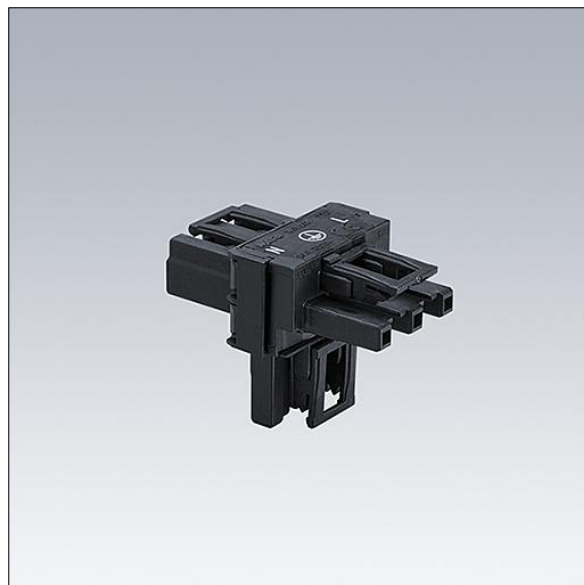

Cetus3

96635256 T CONNECTOR WL 3POLE

THORN

Cetus3

A 3-pole Wieland T-connector for loop in/out installations on side, type GST18i3 black.

Weight: 0.04 kg

TLG_CTU3_F_WL3_WO3.jpg